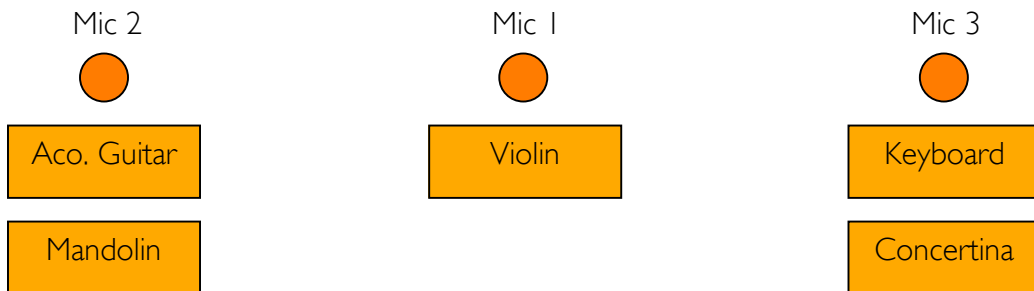

Pint Size Company

Technical Rider

Channel	Instrument	Signal	Level	What we need
1	Vocal Mic 1			(Reverb)
2	Vocal Mic 2			(Reverb)
3	Vocal Mic 3			(Reverb)
4	Keyboard L	Sym.	Line	
5	Keyboard R	Sym.	Line	
6	Acoustic Guitar	Asym.	Line	DI Box
7	Mandolin	Asym.	Mic	DI Box
8	Violin	Asym.	Line	DI Box
9	Concertina	Sym.	Line	

Stage Rider

3 monitors needed with 2 separate sends