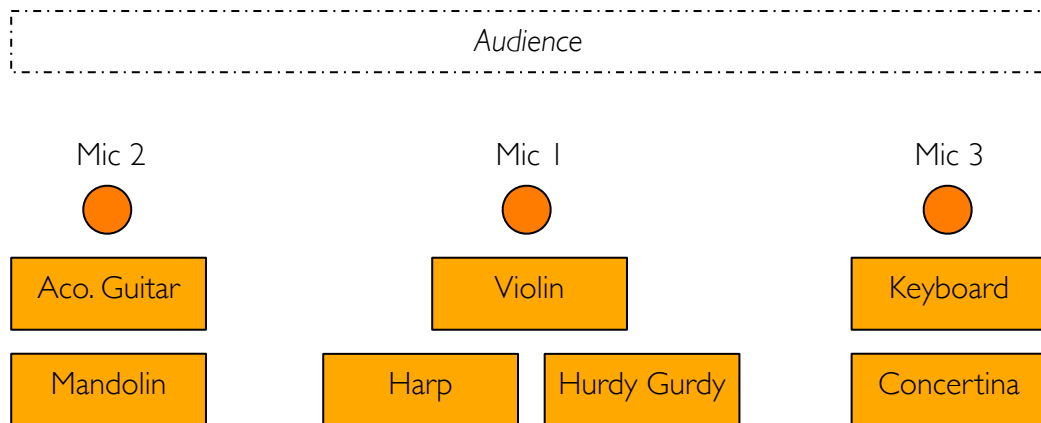

# Pint Size Company

## Technical Rider

Channel	Instrument	Signal	Level	What we need
1	Vocal Mic 1			(Reverb)
2	Vocal Mic 2			(Reverb)
3	Vocal / Whistle Mic 3			(Reverb)
4	Keyboard L	Sym.	Line	
5	Keyboard R	Sym.	Line	
6	Acoustic Guitar	Asym.	Line	DI Box
7	Mandolin	Asym.	Mic	DI Box
8	Violin	Asym.	Line	DI Box
9	Concertina	Sym.	Line	
10	Harp	Sym.	Mic	Phantom Power
11	Hurdy Gurdy	Sym.	Mic	

## Stage Rider

3 monitors needed with 2 separate sends  
Open air concerts require a roofing stage

Pint Size Company, [www.folkydokey.de](http://www.folkydokey.de), [booking@folkydokey.de](mailto:booking@folkydokey.de)